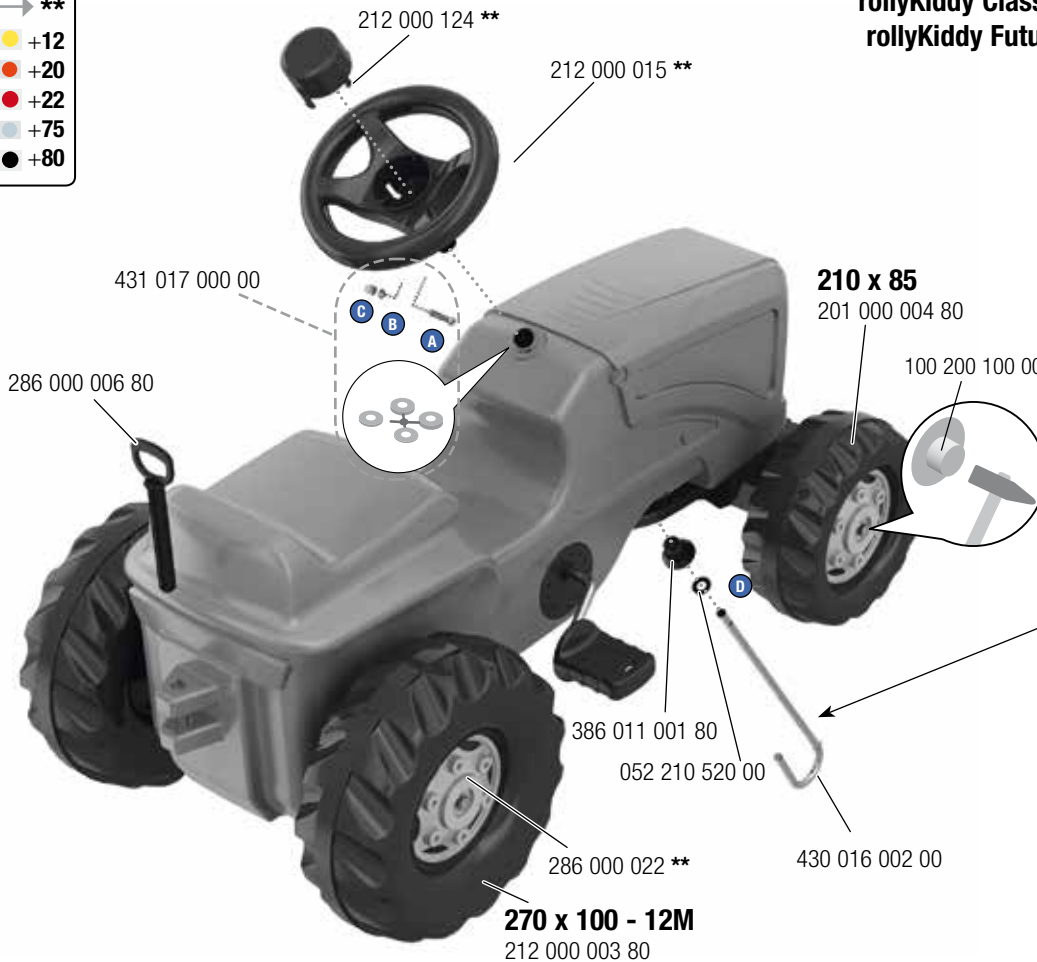

Plattform / Platform

62 *** *, 63 *** *

2013/12

431.000.800.00

- → **
- +12
- +20
- +22
- +75
- +80

rollyKiddy Classic
rollyKiddy Futura

made in Germany