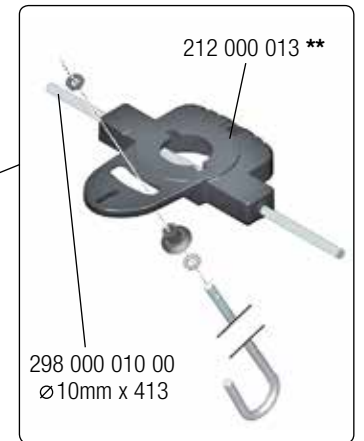

Plattform / Platform

62 *** *, 63 *** *

2013/12

431.000.800.00

- → **
- +12
- +20
- +22
- +75
- +80

rollyKiddy Classic
rollyKiddy Futura

made in Germany