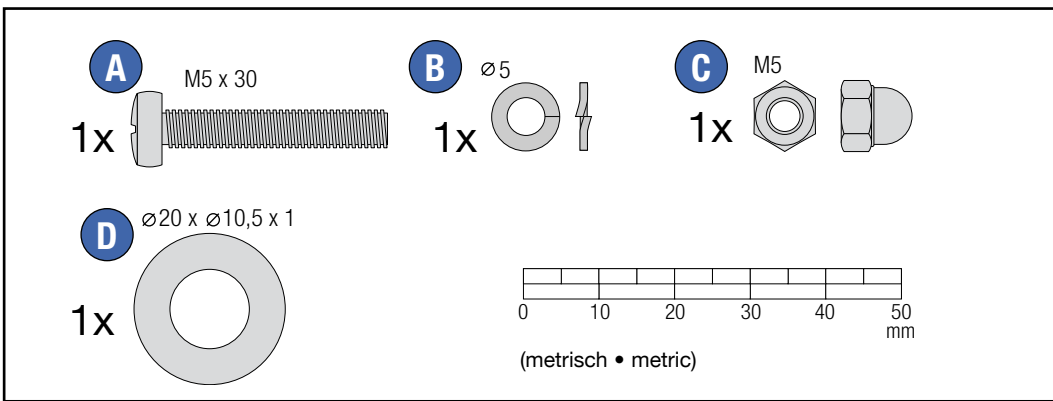

Plattform / Platform

62 *** *, 63 *** *

2013/12

431.000.800.00

- → **
- +12
- +20
- +22
- +75
- +80

rollyKiddy Classic
rollyKiddy Futura

made in Germany