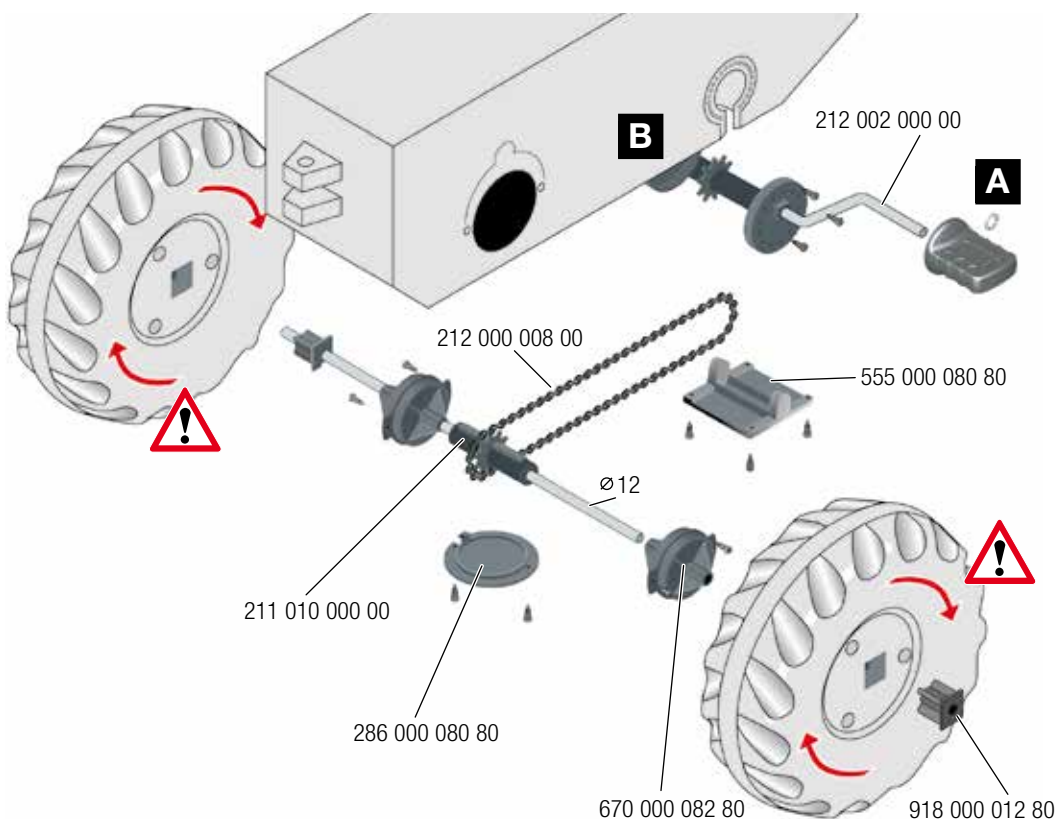

WARNING

- **CHOKING HAZARD:** Small parts. Danger of being swallowed. Contains small parts in non assembled state. Must be assembled by adults.
- Adult supervision required.
- Never use near steps, slopes, driveways, hills, roadways, alleys or swimming pool areas.
- Always wear shoes.
- Never allow more than one rider.
- The use of protective gear and a safety helmet is highly recommended.
- Conforms to the requirements of ASTM Standard Consumer Safety Specification on Toy Safety, F 963