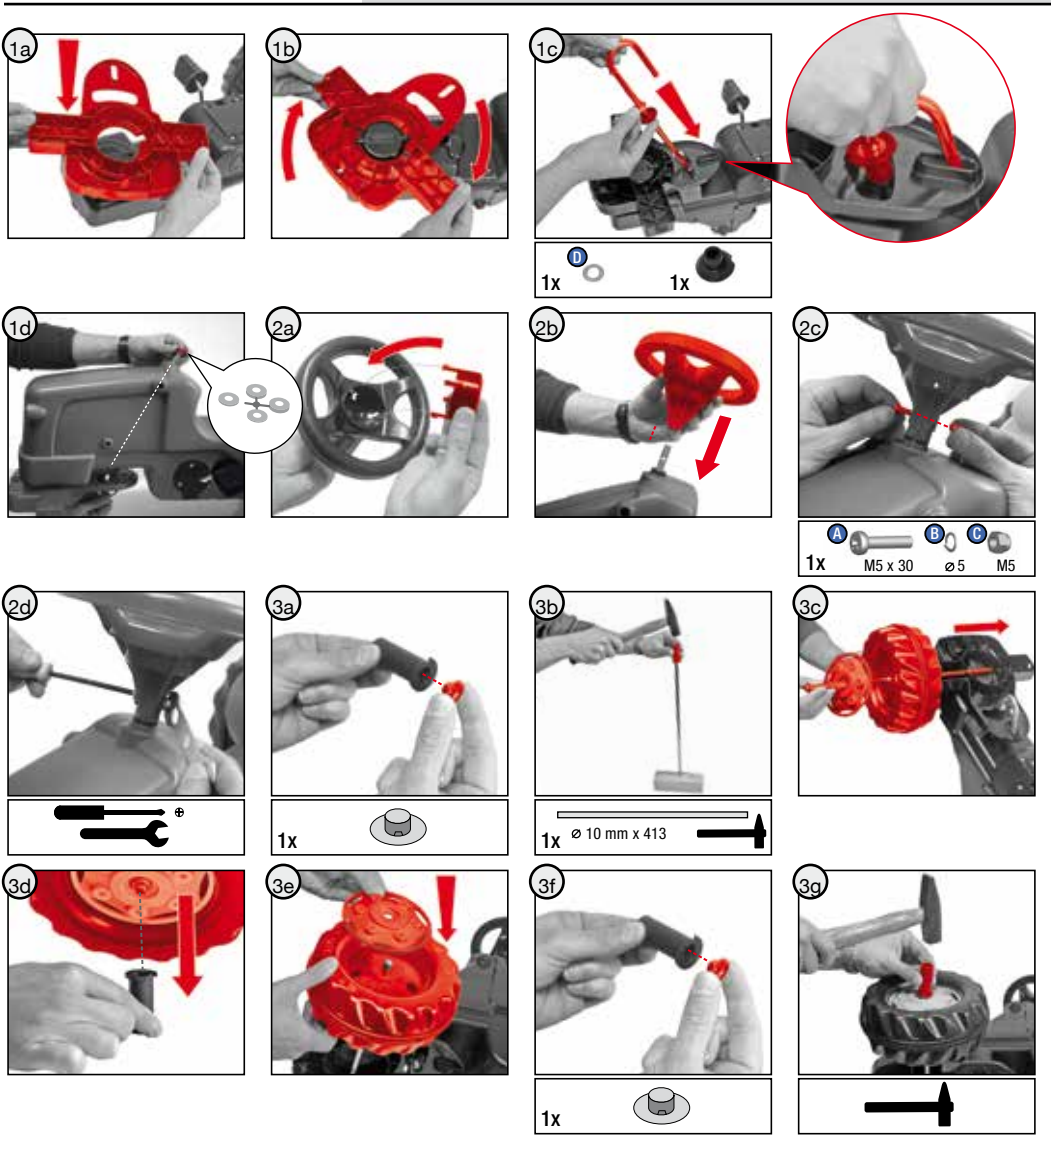

--- NORTH & SOUTH AMERICA only ---

180 days
warranty

From the date of purchase +
guaranteed spare part service

The warranty does not cover damages
caused by improper use or neglect